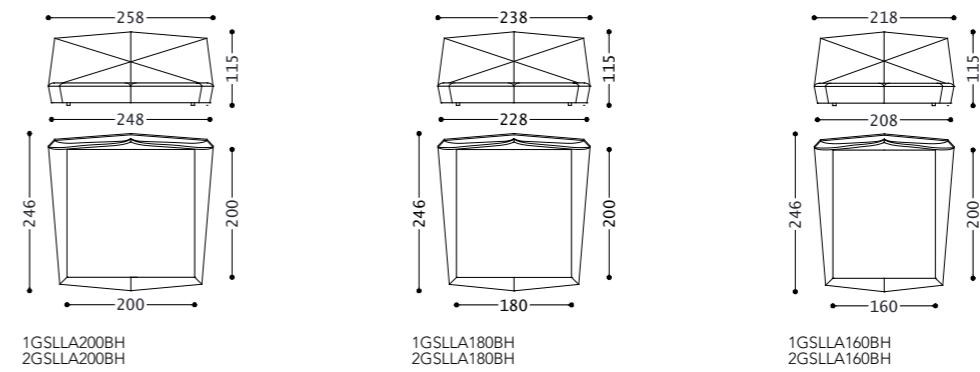

SENZA DOGHE/WITHOUT SLATS/SANS LATTES/OHNE LATTENROST