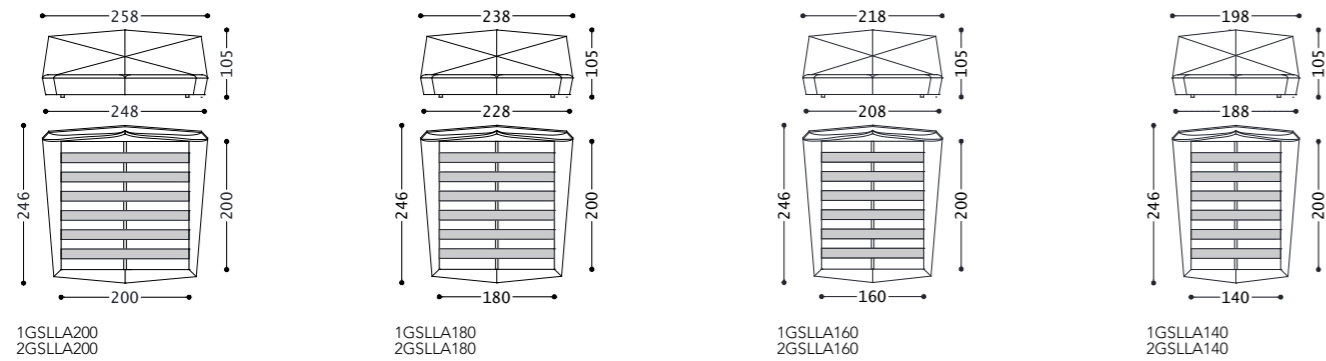

CON DOGHE/WITH SLATS/À LATTES/MIT LATTENROST