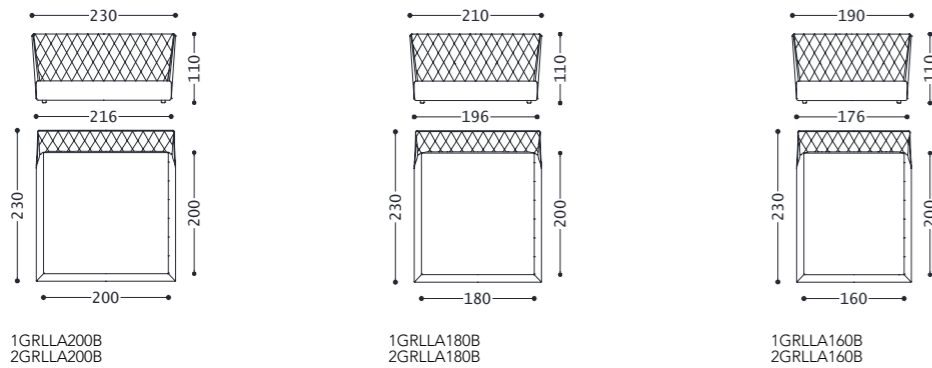

SENZA DOGHE/WITHOUT SLATS/SANS LATTES/OHNE LATTENROST