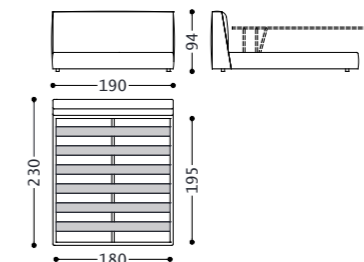

1DILLB200AF
2DILLB200AF

1DILLB180AF
2DILLB180AF

1DILLB160AF
2DILLB160AF

1DILLB200AFH
2DILLB200AFH

1DILLB180AFH
2DILLB180AFH

1DILLB160AFH
2DILLB160AFH

GAME letto/bed/lit/Bett

designed by Castello Lagravinese Studio