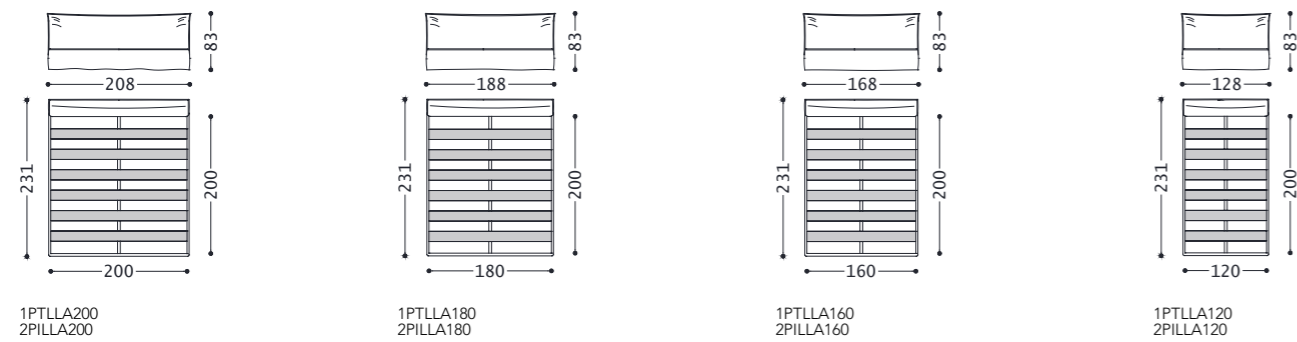

PITAGORA letto/bed/lit/Bett

designed by Golden Young Studio

PITAGORA 2 letto/bed/lit/Bett

Versione senza gonna/version without flowing cut/version sans jupe/Version ohne Rock
Cod.: PL2

Cod. Tessuto/fabric/tissu/Stoff: 1
Cod. Pelle/leather/cuir/Leder: 2

CON DOGHE/WITH SLATS/À LATTES/MIT LATTENROST