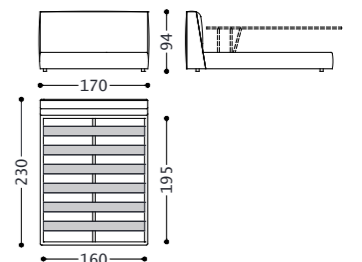

1DILLB200AF
2DILLB200AF

1DILLB180AF
2DILLB180AF

1DILLB160AF
2DILLB160AF

1DILLB200AFH
2DILLB200AFH

1DILLB180AFH
2DILLB180AFH

1DILLB160AFH
2DILLB160AFH

GAME letto/bed/lit/Bett

designed by Castello Lagravinese Studio