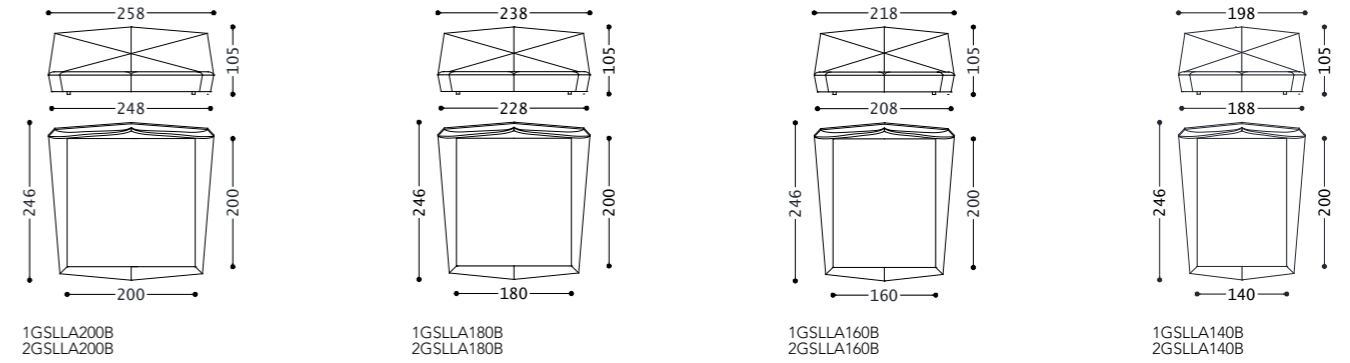

SENZA DOGHE/WITHOUT SLATS/SANS LATTES/OHNE LATTENROST