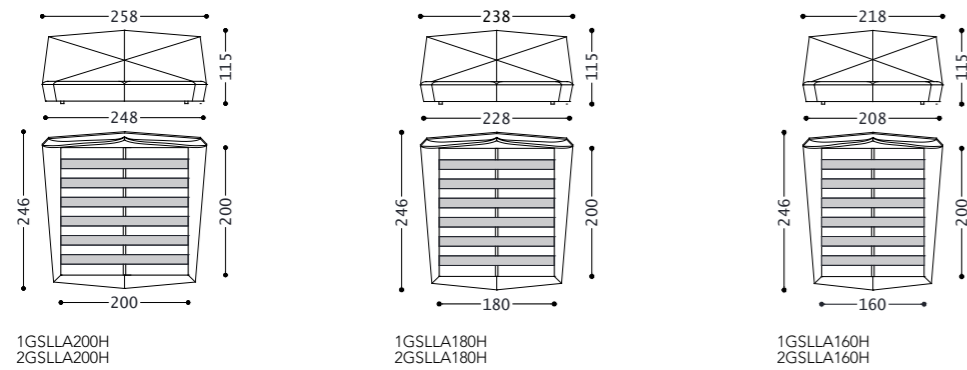

CON DOGHE/WITH SLATS/À LATTES/MIT LATTENROST