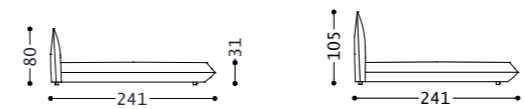

CON DOGHE/WITH SLATS/À LATTES/MIT LATTENROST