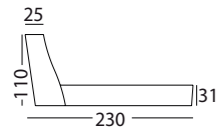

Cod. Tessuto/fabric/tissu/Stoff: 1
Cod. Pelle/leather/cuir/Leder: 2